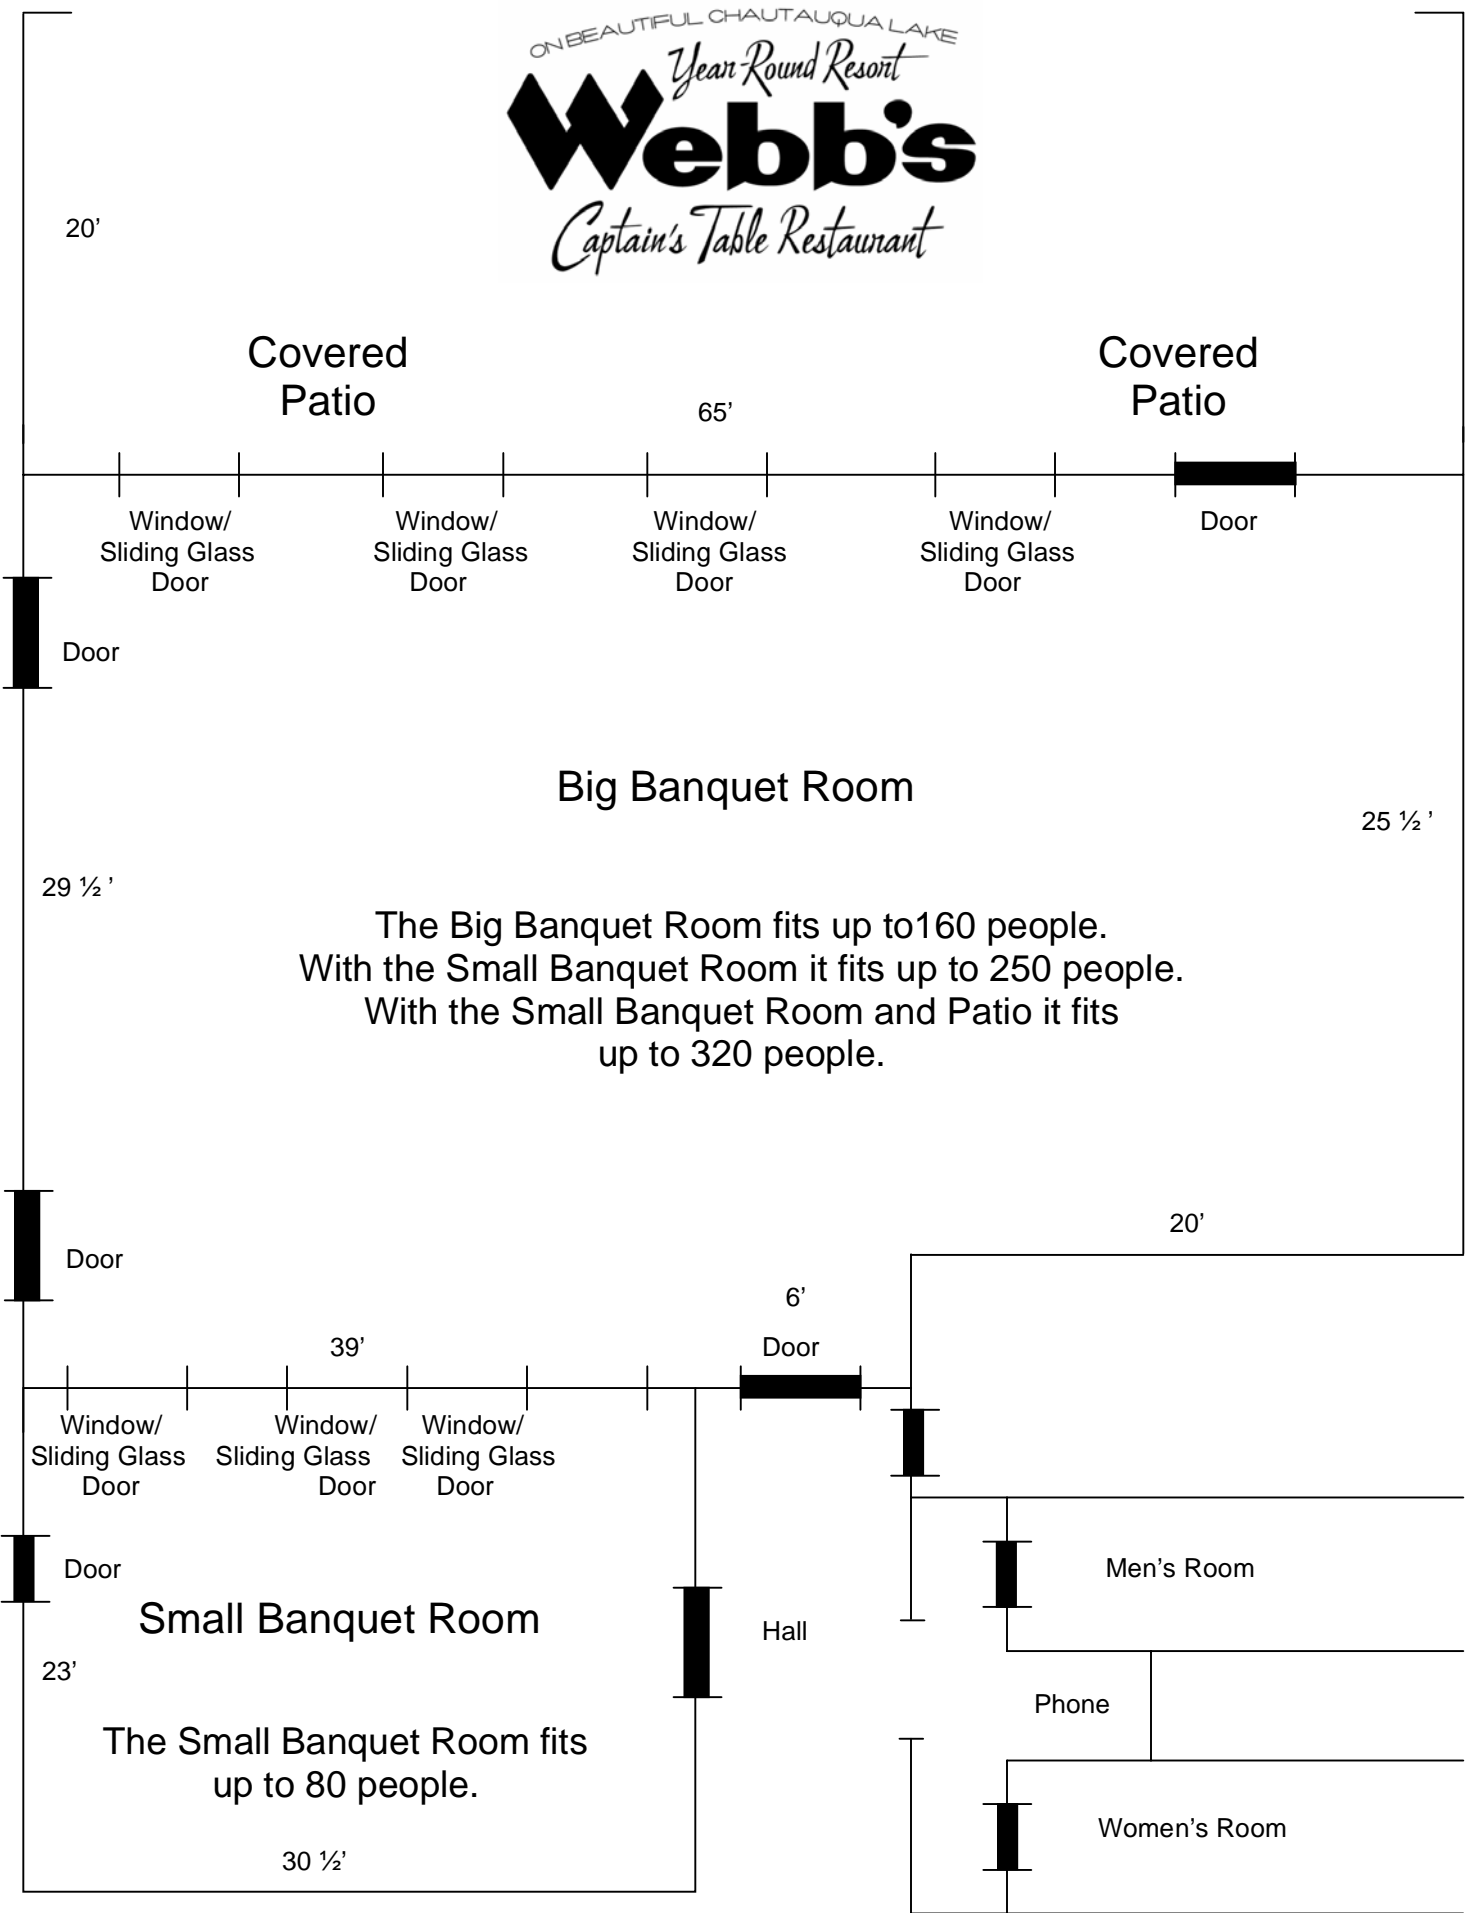

ON BEAUTIFUL CHAUTAUQUA LAKE
Year-Round Resort
Webb's
Captain's Table Restaurant

The Pool Room fits up to 16 people.

The Board Room fits up to 32 people.

The Brick Room fits up to 32 people.

ON BEAUTIFUL CHAUTAUQUA LAKE
Year Round Resort
Webb's
Captain's Table Restaurant

Door

Big Banquet Room

25 1/2'

29 1/2'

The Big Banquet Room fits up to 160 people.
 With the Small Banquet Room it fits up to 250 people.
 With the Small Banquet Room and Patio it fits
 up to 320 people.

Door

20'

6'

Door

39'

Window/
Sliding Glass
Door

Window/
Sliding Glass
Door

Window/
Sliding Glass
Door

Door

Small Banquet Room

Hall

Men's Room

Phone

Women's Room

23'

The Small Banquet Room fits
 up to 80 people.

30 1/2'