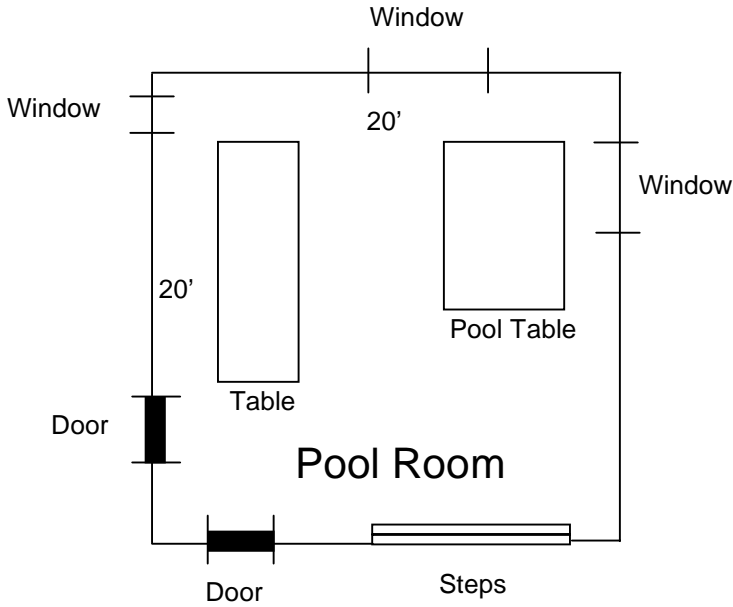

ON BEAUTIFUL CHAUTAUQUA LAKE
Year-Round Resort
Webb's
Captain's Table Restaurant

The Pool Room fits up to 16 people.

The Board Room fits up to 32 people.

The Brick Room fits up to 32 people.

ON BEAUTIFUL CHAUTAUQUA LAKE
Year Round Resort
Webb's
Captain's Table Restaurant

Covered
Patio

Covered
Patio

65'

Window/
Sliding Glass
Door

Window/
Sliding Glass
Door

Window/
Sliding Glass
Door

Window/
Sliding Glass
Door

Door

Door

Big Banquet Room

25 1/2'

29 1/2'

The Big Banquet Room fits up to 160 people.
 With the Small Banquet Room it fits up to 250 people.
 With the Small Banquet Room and Patio it fits
 up to 320 people.

Door

Small Banquet Room

Hall

Men's Room

Phone

Women's Room

23'

The Small Banquet Room fits
 up to 80 people.

30 1/2'