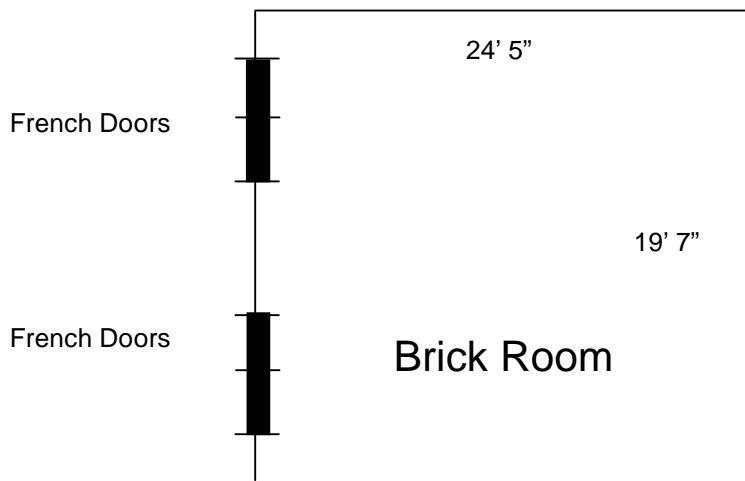

ON BEAUTIFUL CHAUTAUQUA LAKE
Year-Round Resort
Webb's
Captain's Table Restaurant

The Pool Room fits up to 16 people.

The Board Room fits up to 32 people.

The Brick Room fits up to 32 people.

ON BEAUTIFUL CHAUTAUQUA LAKE
Year Round Resort
Webb's
Captain's Table Restaurant

20'

6'

Door

39'

Window/
Sliding Glass
Door

Window/
Sliding Glass
Door

Window/
Sliding Glass
Door

Door