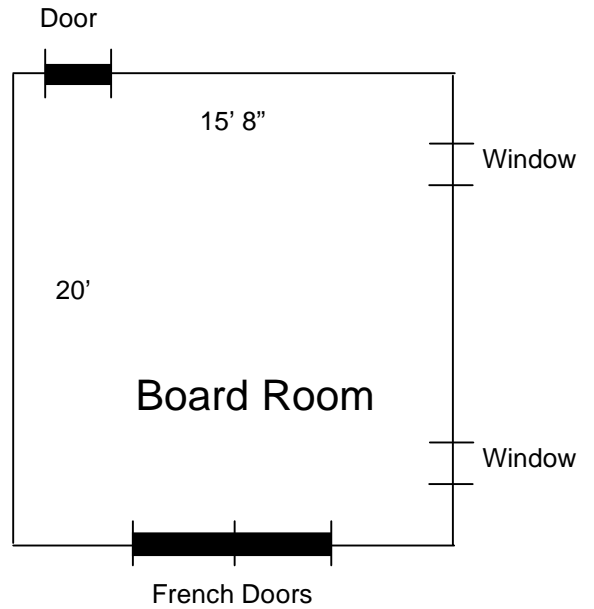

ON BEAUTIFUL CHAUTAUQUA LAKE
Year-Round Resort
Webb's
Captain's Table Restaurant

The Pool Room fits up to 16 people.

The Board Room fits up to 32 people.

The Brick Room fits up to 32 people.

ON BEAUTIFUL CHAUTAUQUA LAKE
Year Round Resort
Webb's
Captain's Table Restaurant

Door

Big Banquet Room

25 1/2'

29 1/2'

The Big Banquet Room fits up to 160 people.
 With the Small Banquet Room it fits up to 250 people.
 With the Small Banquet Room and Patio it fits
 up to 320 people.

Door

20'

6'

Door

39'

Window/
Sliding Glass
Door

Window/
Sliding Glass
Door

Window/
Sliding Glass
Door

Door

Small Banquet Room

Hall

Men's Room

Phone

Women's Room

23'

The Small Banquet Room fits
 up to 80 people.

30 1/2'