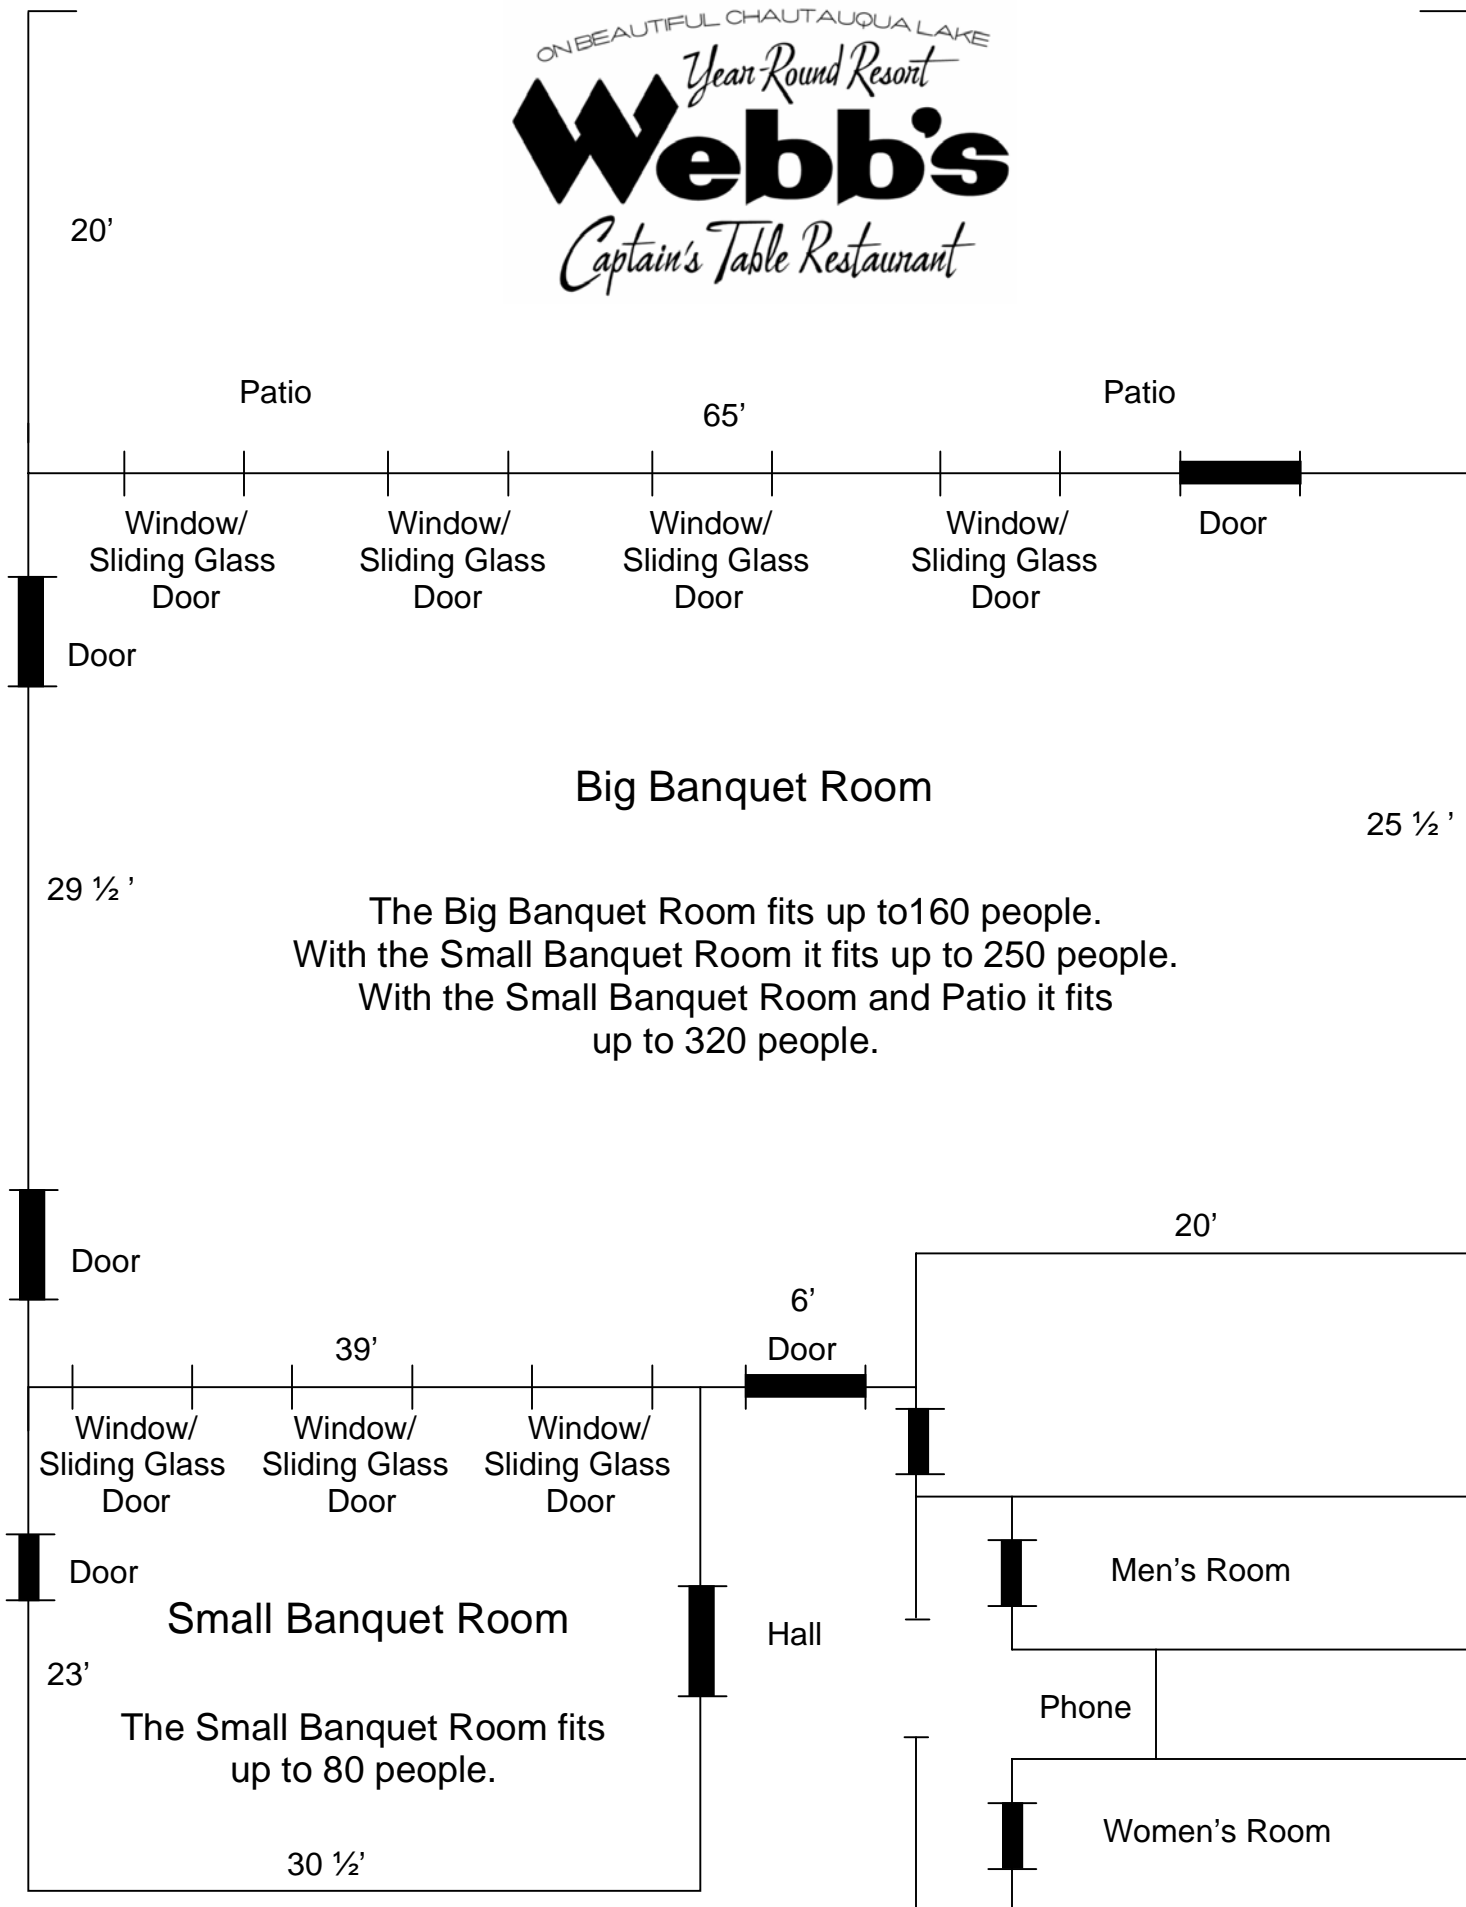

ONE BEAUTIFUL CHAUTAUQUA LAKE  
*Year Round Resort*  
**Webb's**  
*Captain's Table Restaurant*

20'

Patio

65'

Patio

Window/  
Sliding Glass  
Door

Window/  
Sliding Glass  
Door

Window/  
Sliding Glass  
Door

Window/  
Sliding Glass  
Door

Door

Door

**Big Banquet Room**

25 1/2'

29 1/2'

The Big Banquet Room fits up to 160 people.  
 With the Small Banquet Room it fits up to 250 people.  
 With the Small Banquet Room and Patio it fits  
 up to 320 people.

Door

20'

6'

Door

39'

Window/  
Sliding Glass  
Door

Window/  
Sliding Glass  
Door

Window/  
Sliding Glass  
Door

Door

**Small Banquet Room**

Hall

Men's Room

23'

The Small Banquet Room fits  
 up to 80 people.

Phone

Women's Room