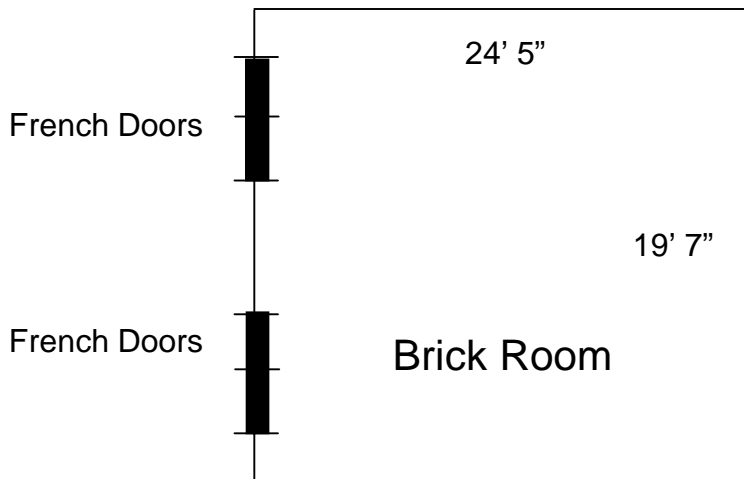

ON BEAUTIFUL CHAUTAUQUA LAKE
Year Round Resort
Webb's
Captain's Table Restaurant

The Pool Room fits up to 16 people.

The Board Room fits up to 32 people.

The Brick Room fits up to 32 people.