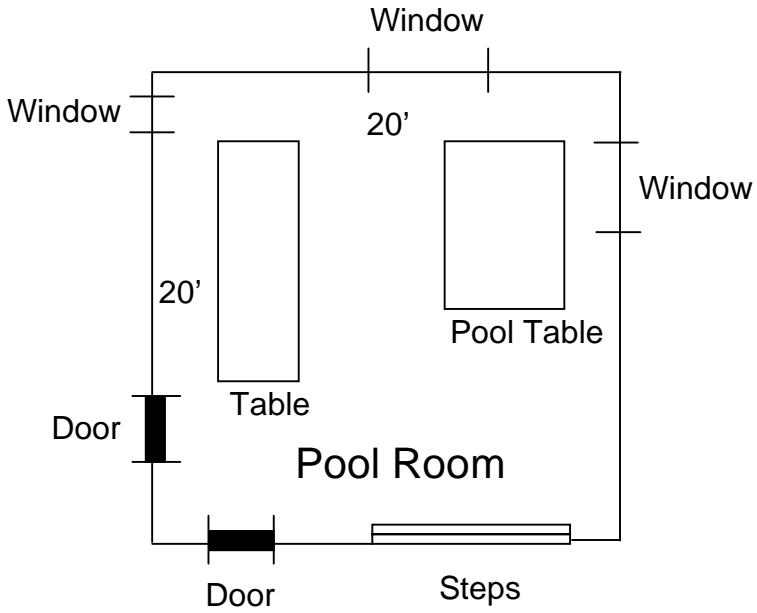

ON BEAUTIFUL CHAUTAUQUA LAKE
Year Round Resort
Webb's
Captain's Table Restaurant

The Pool Room fits up to 16 people.

The Board Room fits up to 32 people.

The Brick Room fits up to 32 people.