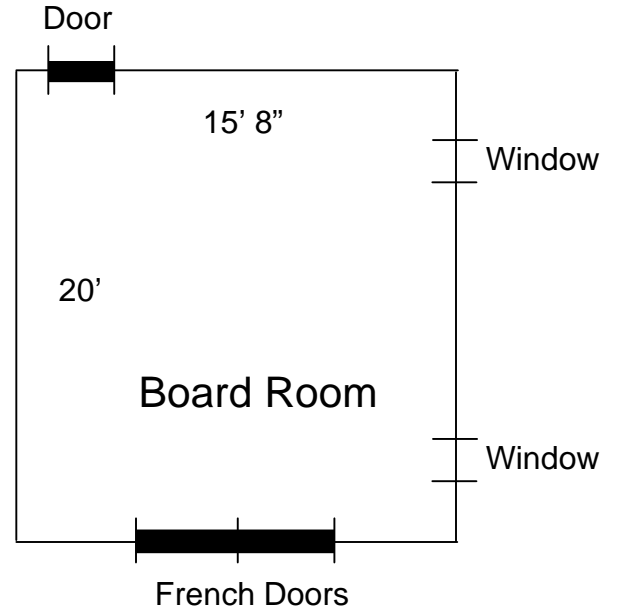

ON BEAUTIFUL CHAUTAUQUA LAKE
Year Round Resort
Webb's
Captain's Table Restaurant

The Pool Room fits up to 16 people.

The Board Room fits up to 32 people.

The Brick Room fits up to 32 people.